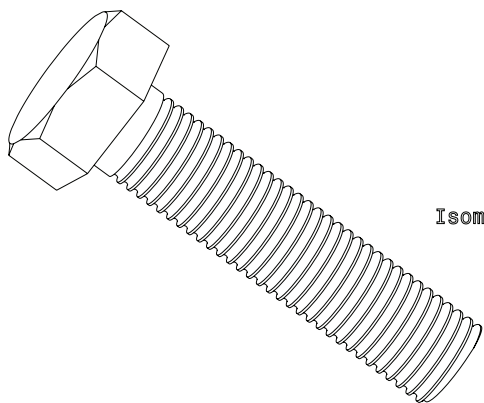

PRODUCT CODE: HH835
HEXAGON SET SCREW

DESCRIPTION

M8 x 35mm Hexagon Set Screw

FINISH

BZP

MATERIAL

HT8.8 Steel

PACKAGING

Packed in qty 100

ADDITIONAL NOTES

Manufactured from High Tensile Steel Grade 8.8

Isometric view

	LENGTH IN MM											
	10	12	16	20	25	30	35	40	50	60	80	100
M6	HH610	HH612	HH616	HH620	HH625	HH630	HH635	HH640	HH650	-	-	-
M8	HH810	HH812	HH816	HH820	HH825	HH830	HH835	HH840	HH850	-	-	-
M10	-	-	-	HH1020	HH1025	HH1030	HH1035	HH1040	HH1050	HH1060	HH1080	HH10100
M12	-	-	-	HH1220	HH1225	HH1230	HH1235	HH1240	HH1250	HH1260	HH1280	HH12100
M16	-	-	-	-	HH1625	HH1630	HH1635	HH1640	HH1650	HH1660	HH1680	HH16100
M20	-	-	-	-	-	-	-	-	-	-	HH2080	HH20100